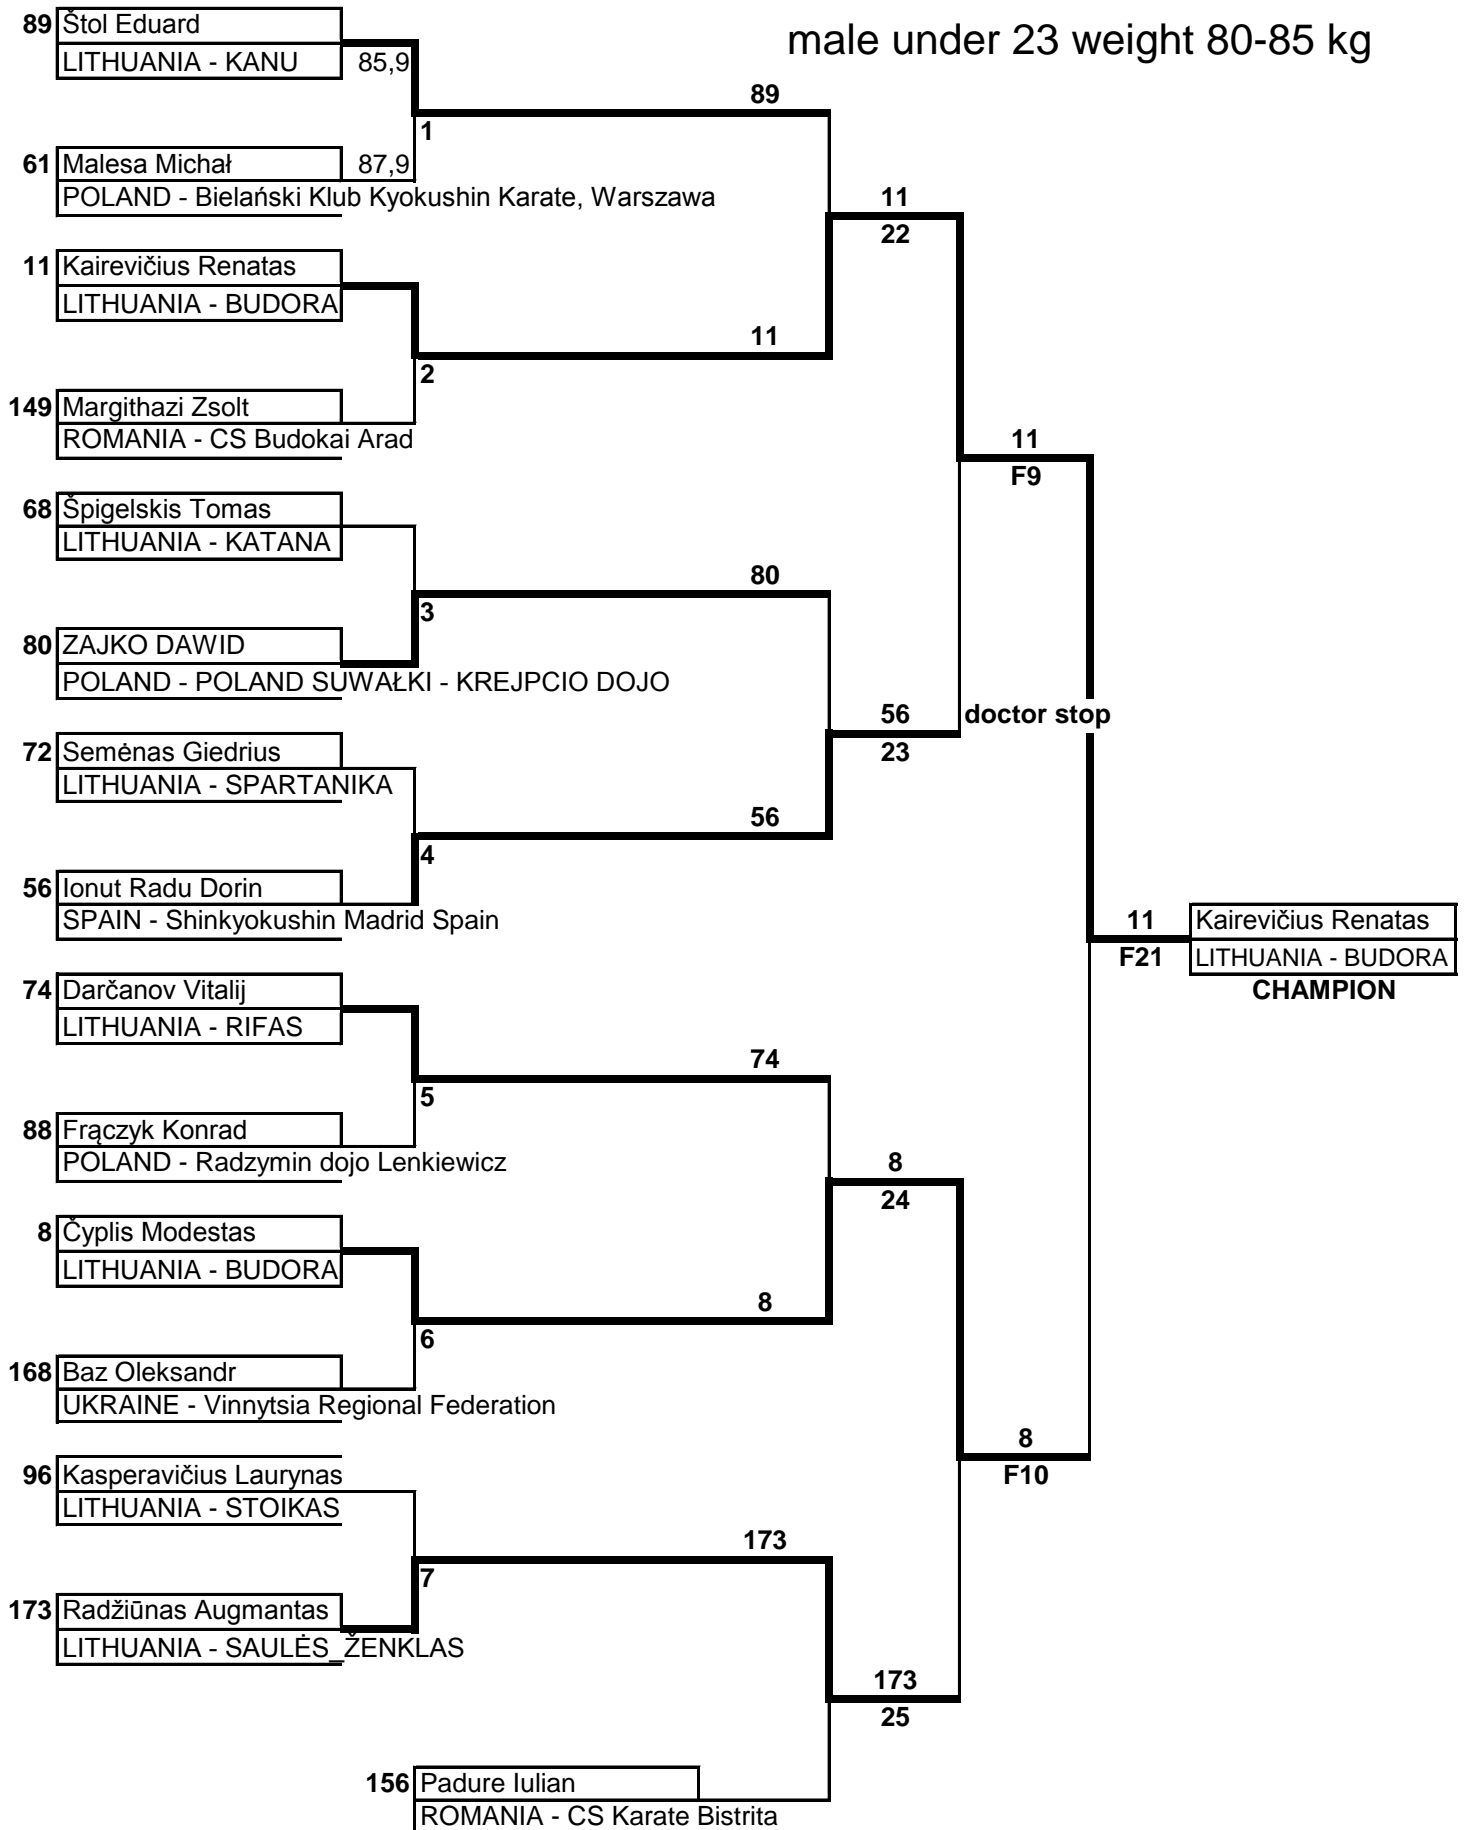

SECOND EUROPEAN KYOKUSHIN KARATE CHAMPIONSHIP FOR YOUTH U22 - 2010
12 04(draw).xls