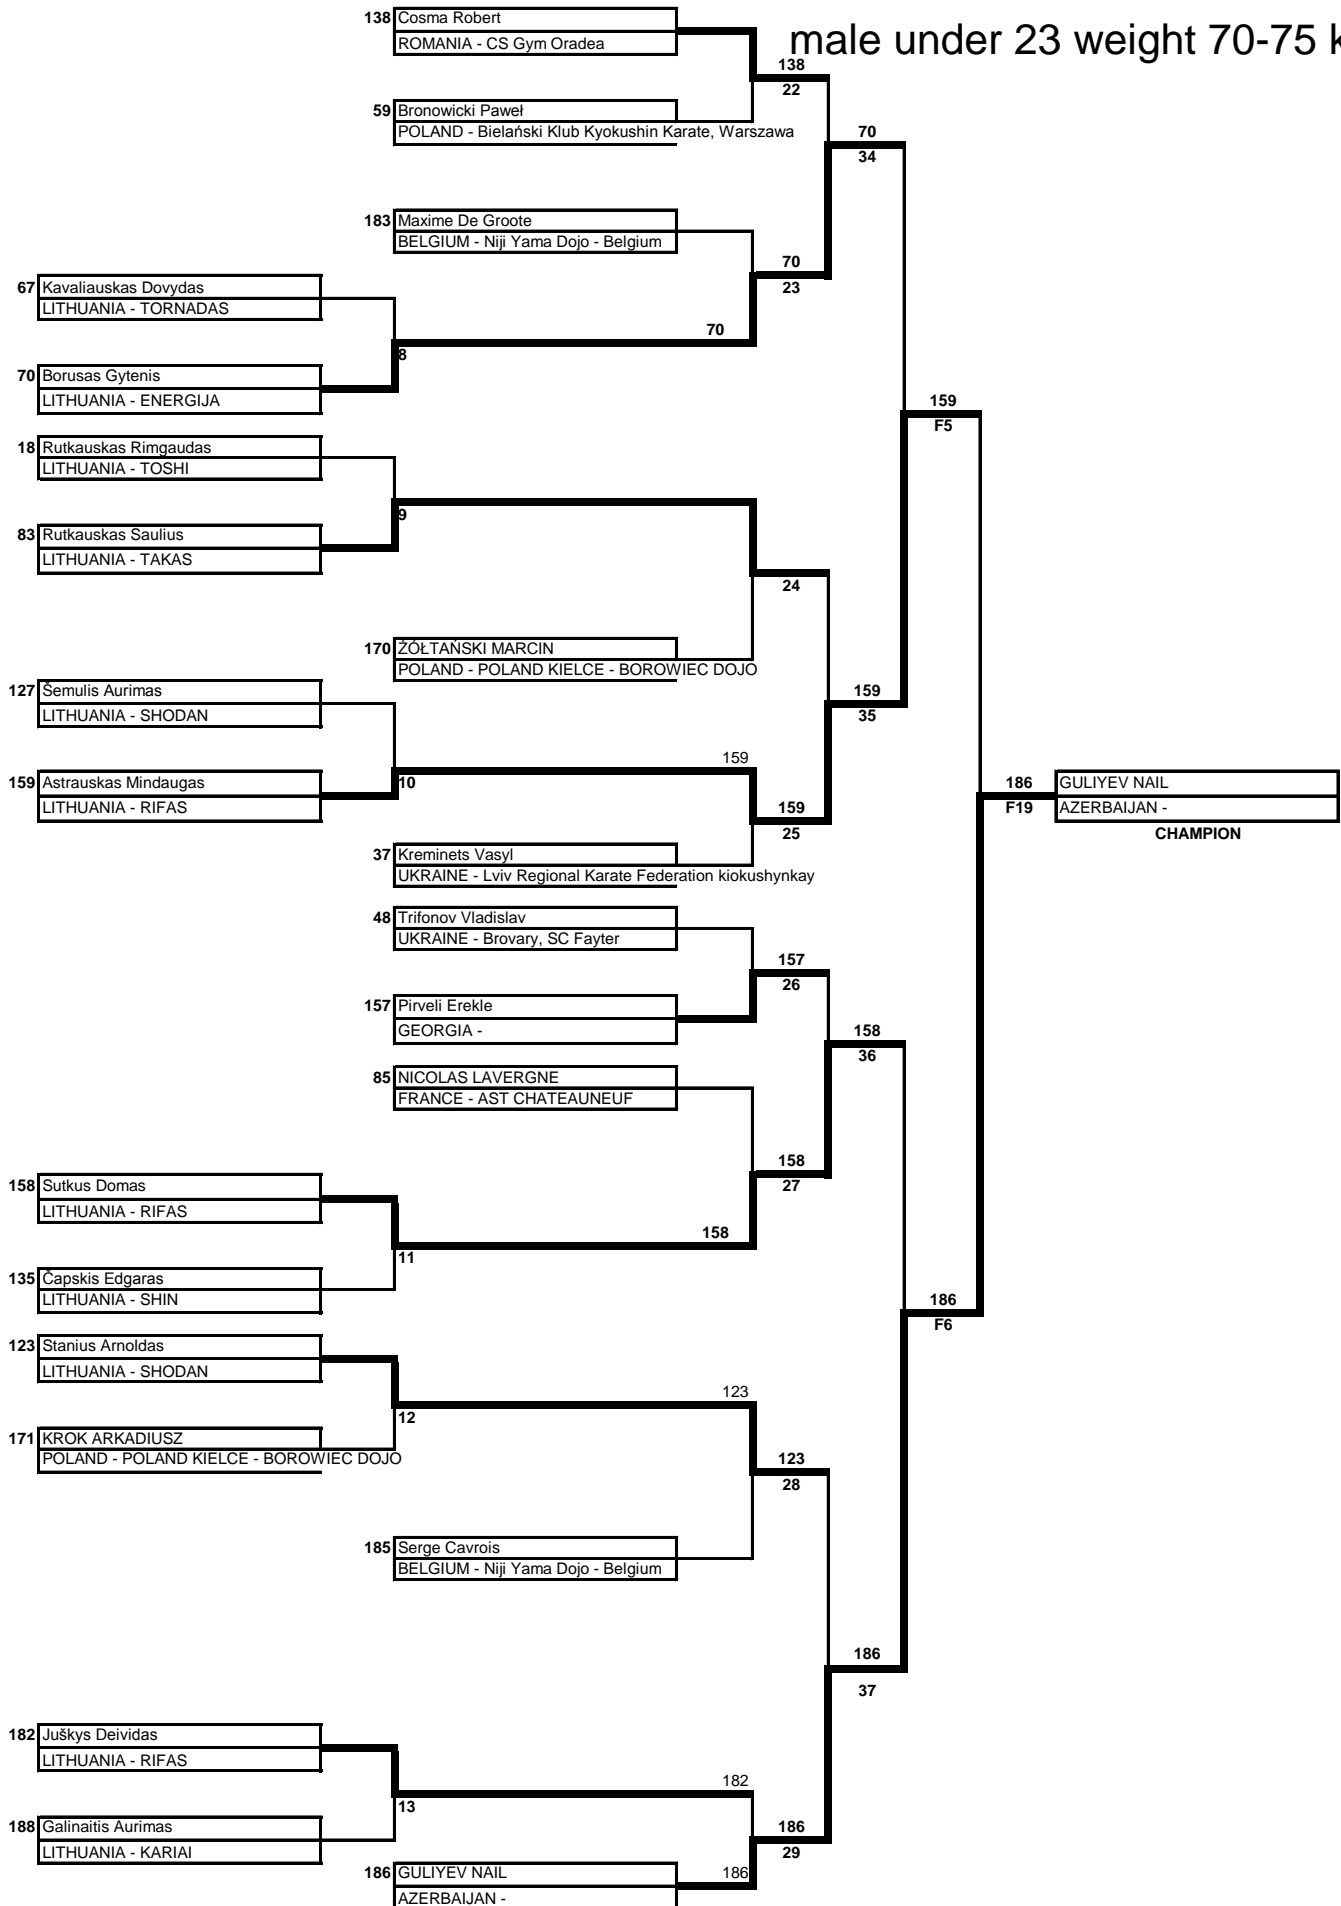

SECOND EUROPEAN KYOKUSHIN KARATE CHAMPIONSHIP FOR YOUTH U22 - 2010
12 04(draw).xls

male under 23 weight 70-75 kg