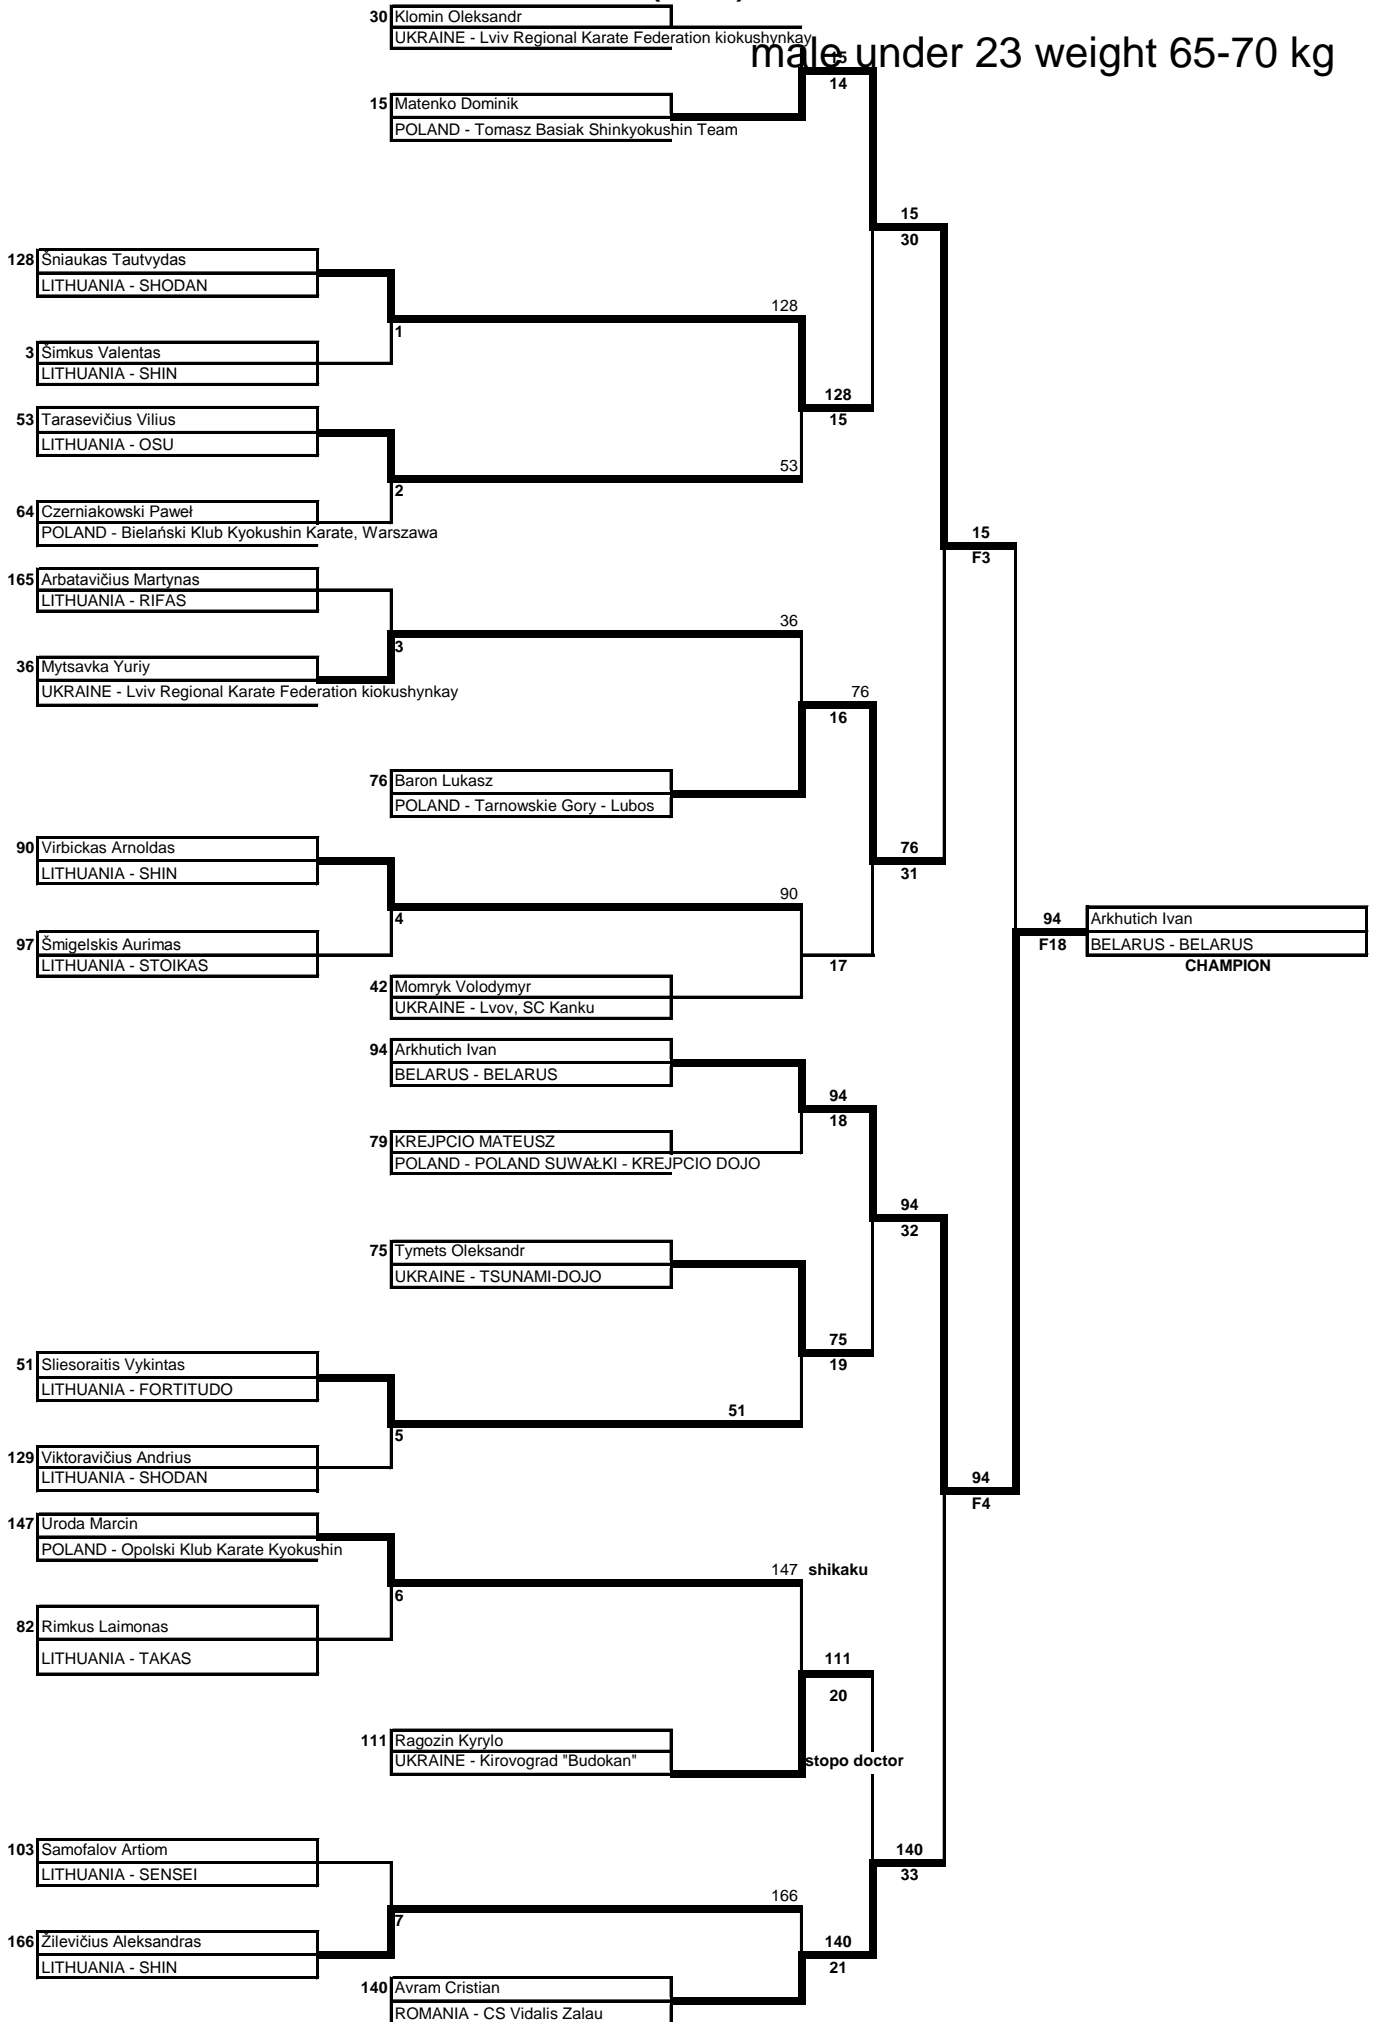

SECOND EUROPEAN KYOKUSHIN KARATE CHAMPIONSHIP FOR YOUTH U22 - 2010

12 04(draw).xls

male under 23 weight 65-70 kg