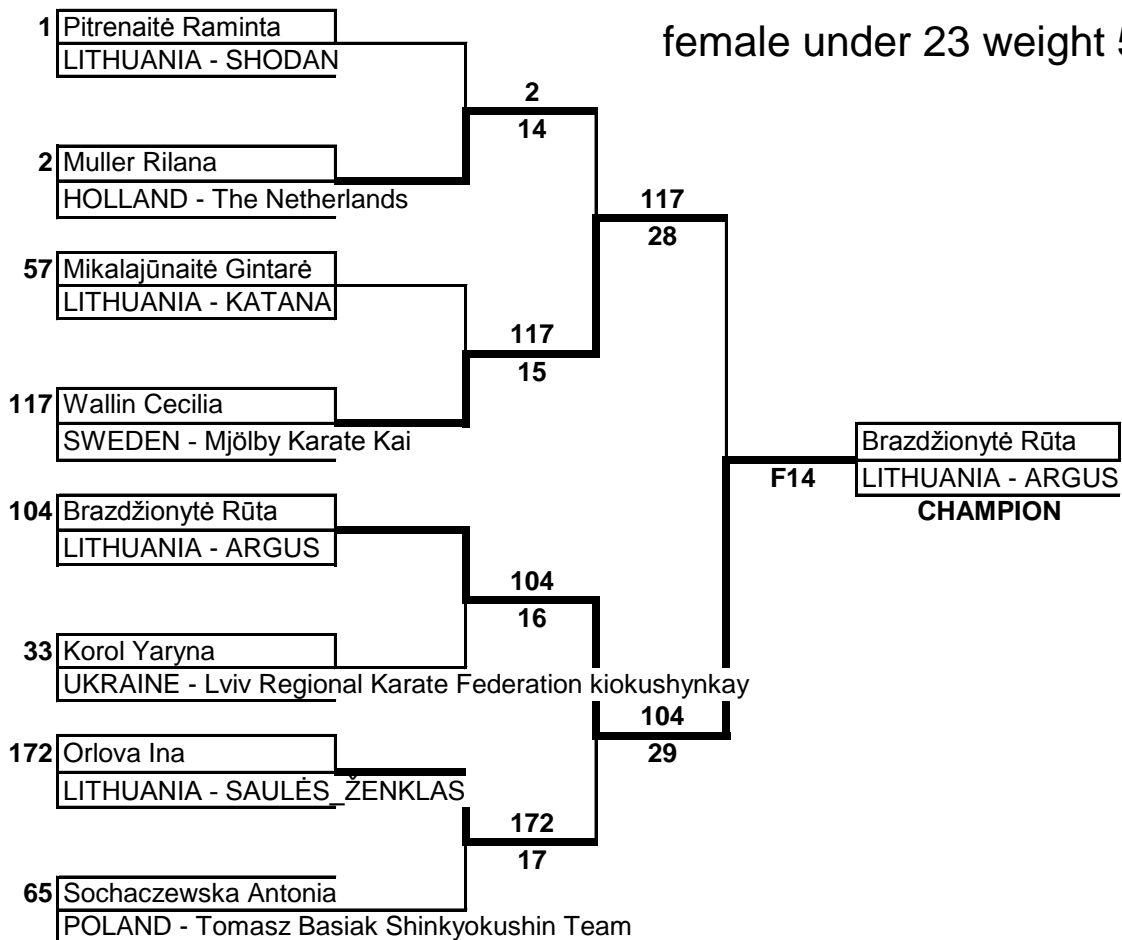

**SECOND EUROPEAN KYOKUSHIN KARATE CHAMPIONSHIP FOR YOUTH U22 - 2010**  
**12 04(draw).xls**

female under 23weight -55 kg

**SECOND EUROPEAN KYOKUSHIN KARATE CHAMPIONSHIP FOR YOUTH U22 - 2010**  
**12 04(draw).xls**

female under 23 weight 55-60 kg

SECOND EUROPEAN KYOKUSHIN KARATE CHAMPIONSHIP FOR YOUTH U22 - 2010  
12 04(draw).xls

female under 23 weight 60-65 kg

**SECOND EUROPEAN KYOKUSHIN KARATE CHAMPIONSHIP FOR YOUTH U22 - 2010**  
**12 04(draw).xls**

female under 23weight +65 kg