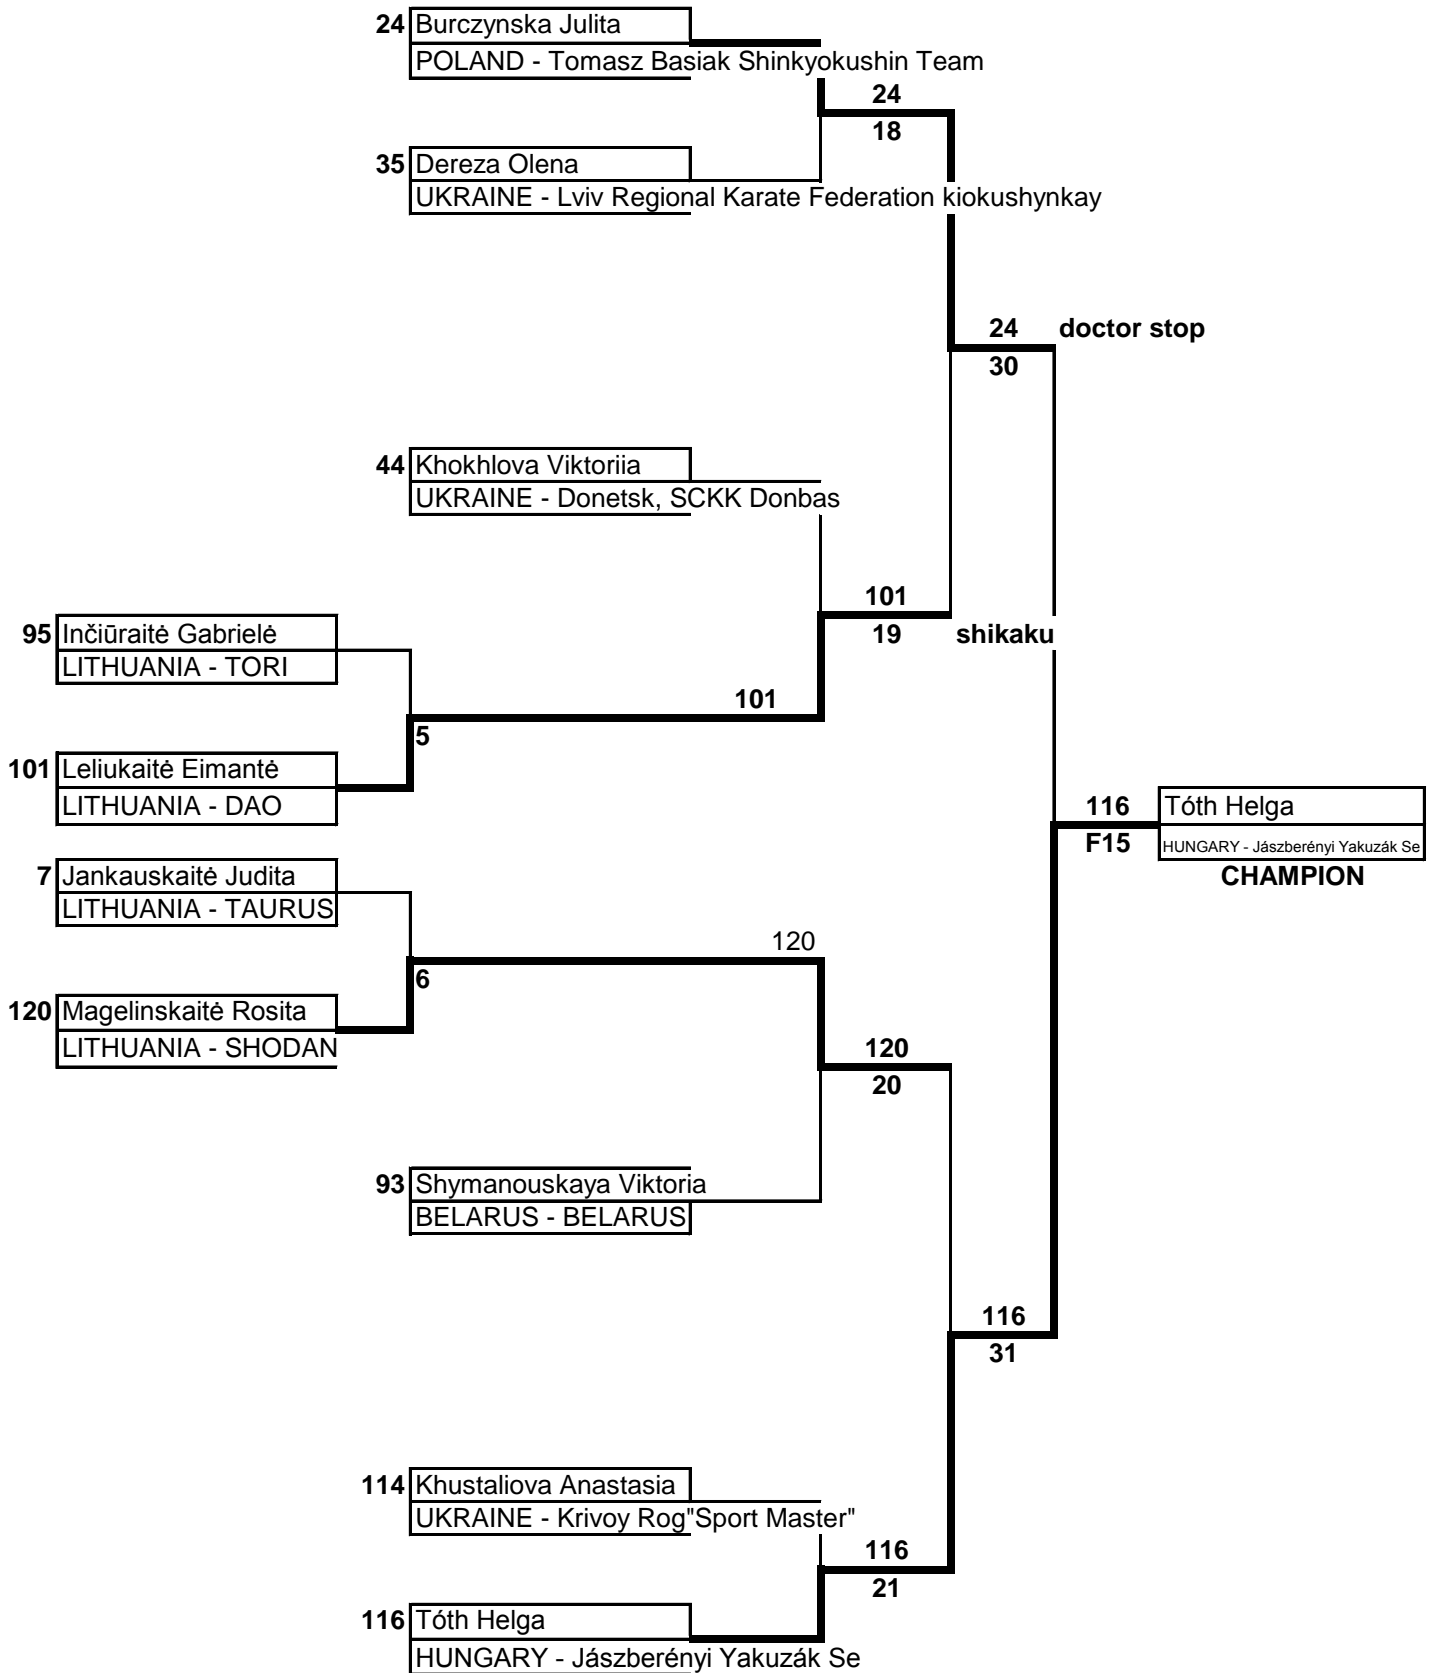

**SECOND EUROPEAN KYOKUSHIN KARATE CHAMPIONSHIP FOR YOUTH U22 - 2010**  
**12 04(draw).xls**

female under 23weight -55 kg

**SECOND EUROPEAN KYOKUSHIN KARATE CHAMPIONSHIP FOR YOUTH U22 - 2010**  
**12 04(draw).xls**

female under 23 weight 55-60 kg

SECOND EUROPEAN KYOKUSHIN KARATE CHAMPIONSHIP FOR YOUTH U22 - 2010  
12 04(draw).xls

female under 23 weight 60-65 kg

**SECOND EUROPEAN KYOKUSHIN KARATE CHAMPIONSHIP FOR YOUTH U22 - 2010**  
**12 04(draw).xls**