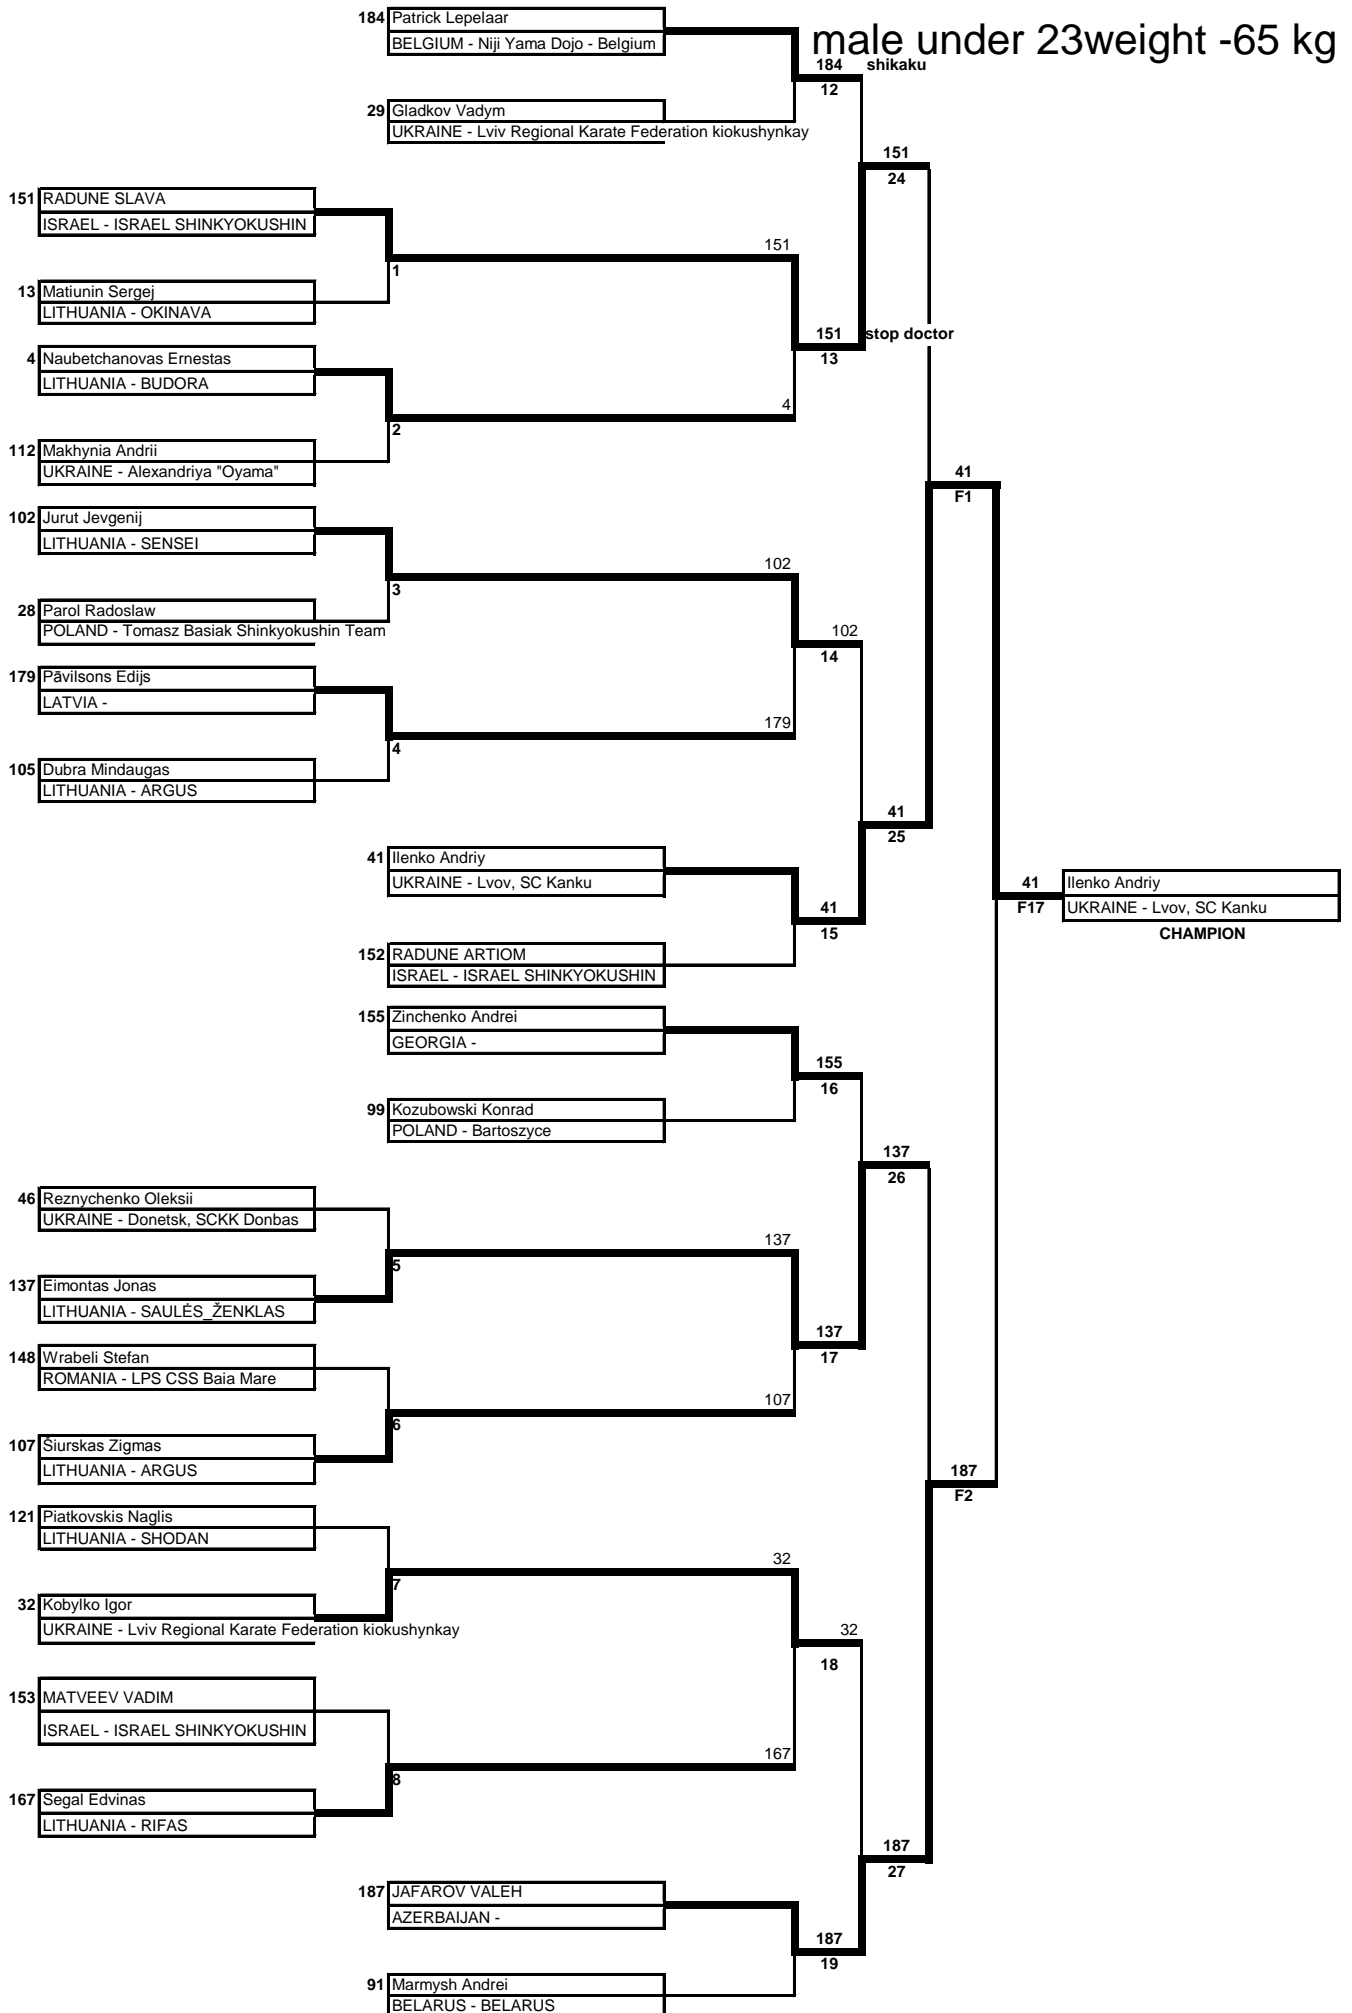

female under 23 weight 55-60 kg

SECOND EUROPEAN KYOKUSHIN KARATE CHAMPIONSHIP FOR YOUTH U22 - 2010  
12 04(draw).xls

female under 23 weight 60-65 kg

**SECOND EUROPEAN KYOKUSHIN KARATE CHAMPIONSHIP FOR YOUTH U22 - 2010**  
**12 04(draw).xls**

female under 23weight +65 kg

## 12 04(draw).xls