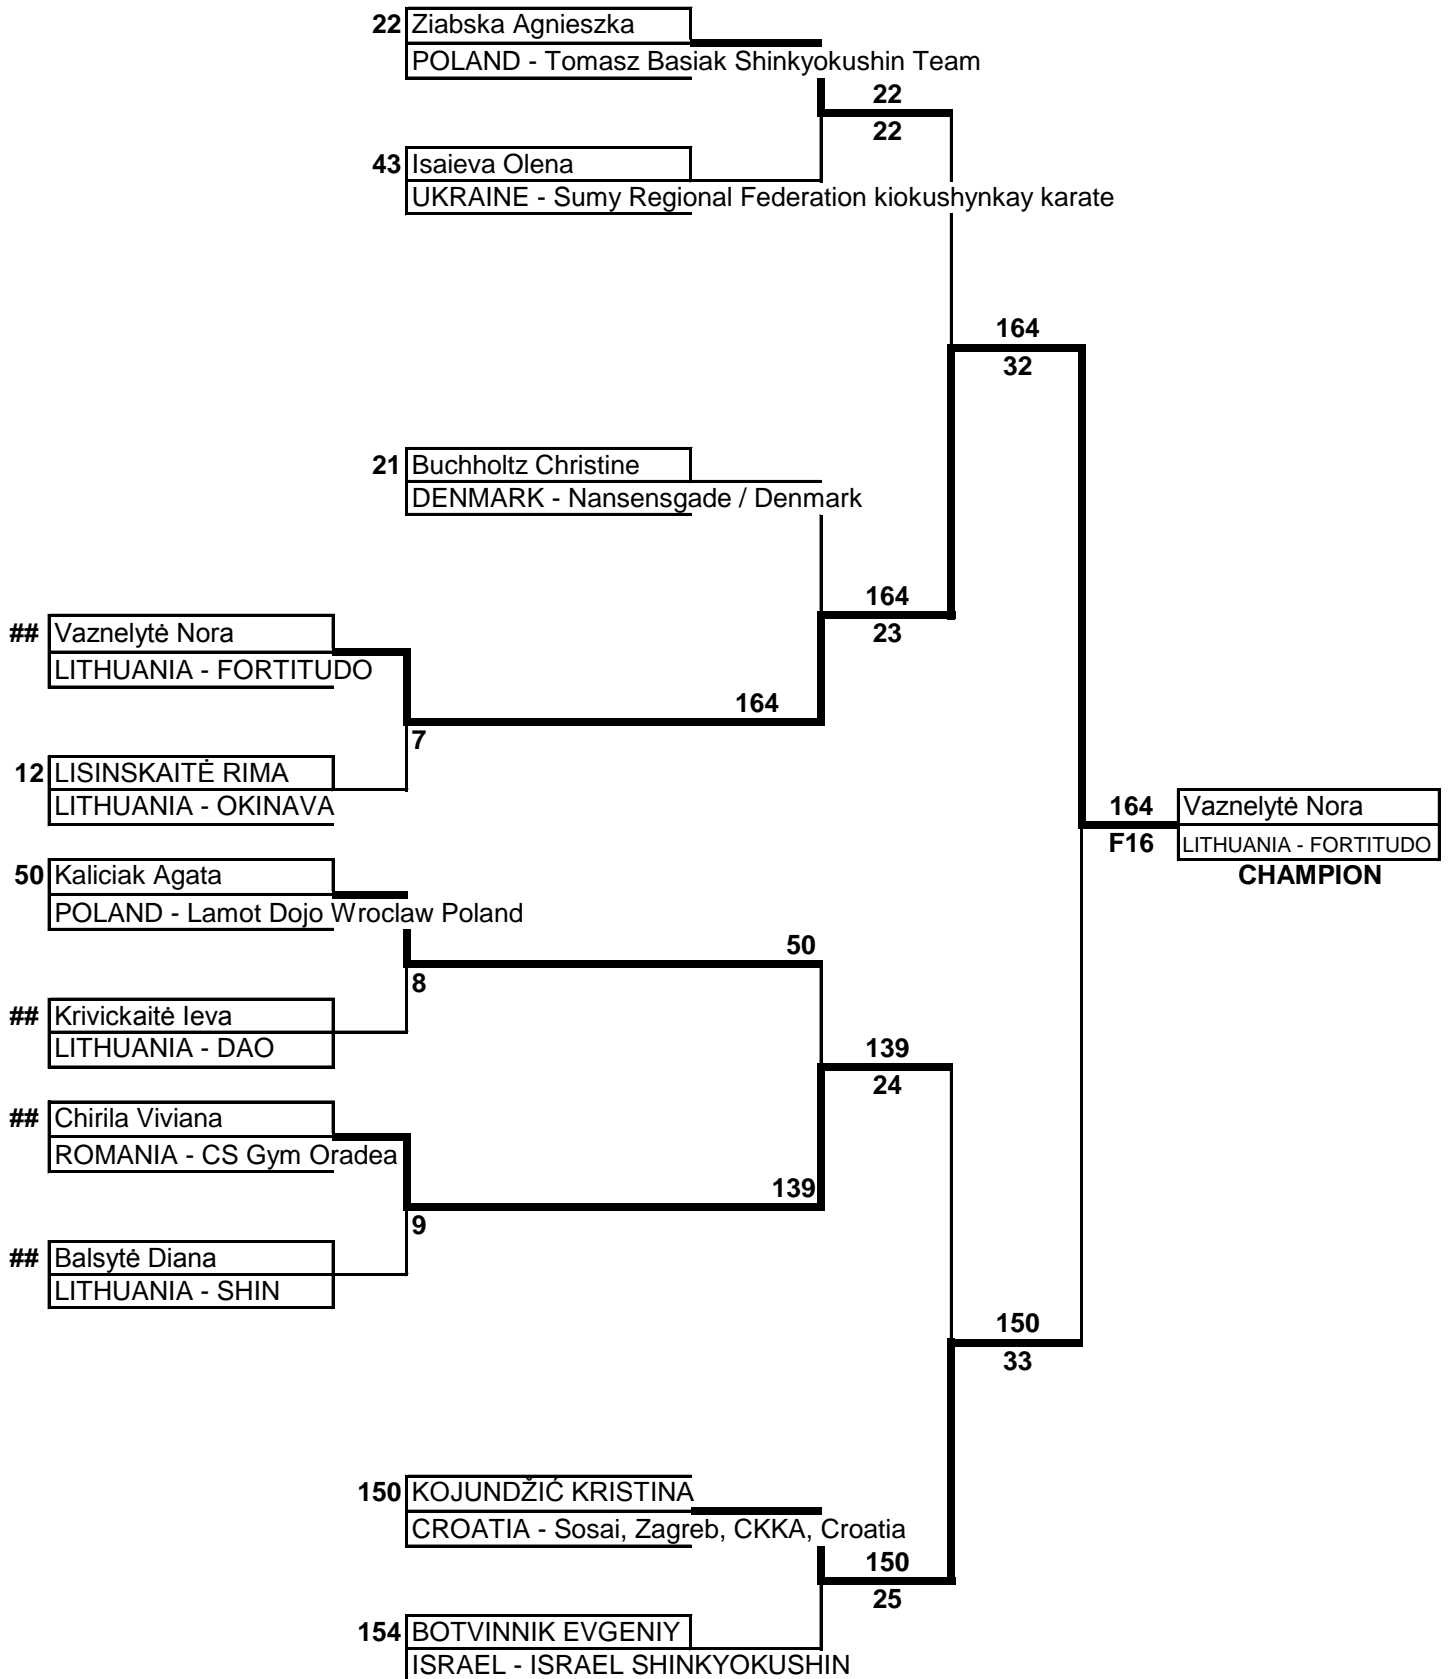

SECOND EUROPEAN KYOKUSHIN KARATE CHAMPIONSHIP FOR YOUTH U22 - 2010
12 04(draw).xls

female under 23weight +65 kg