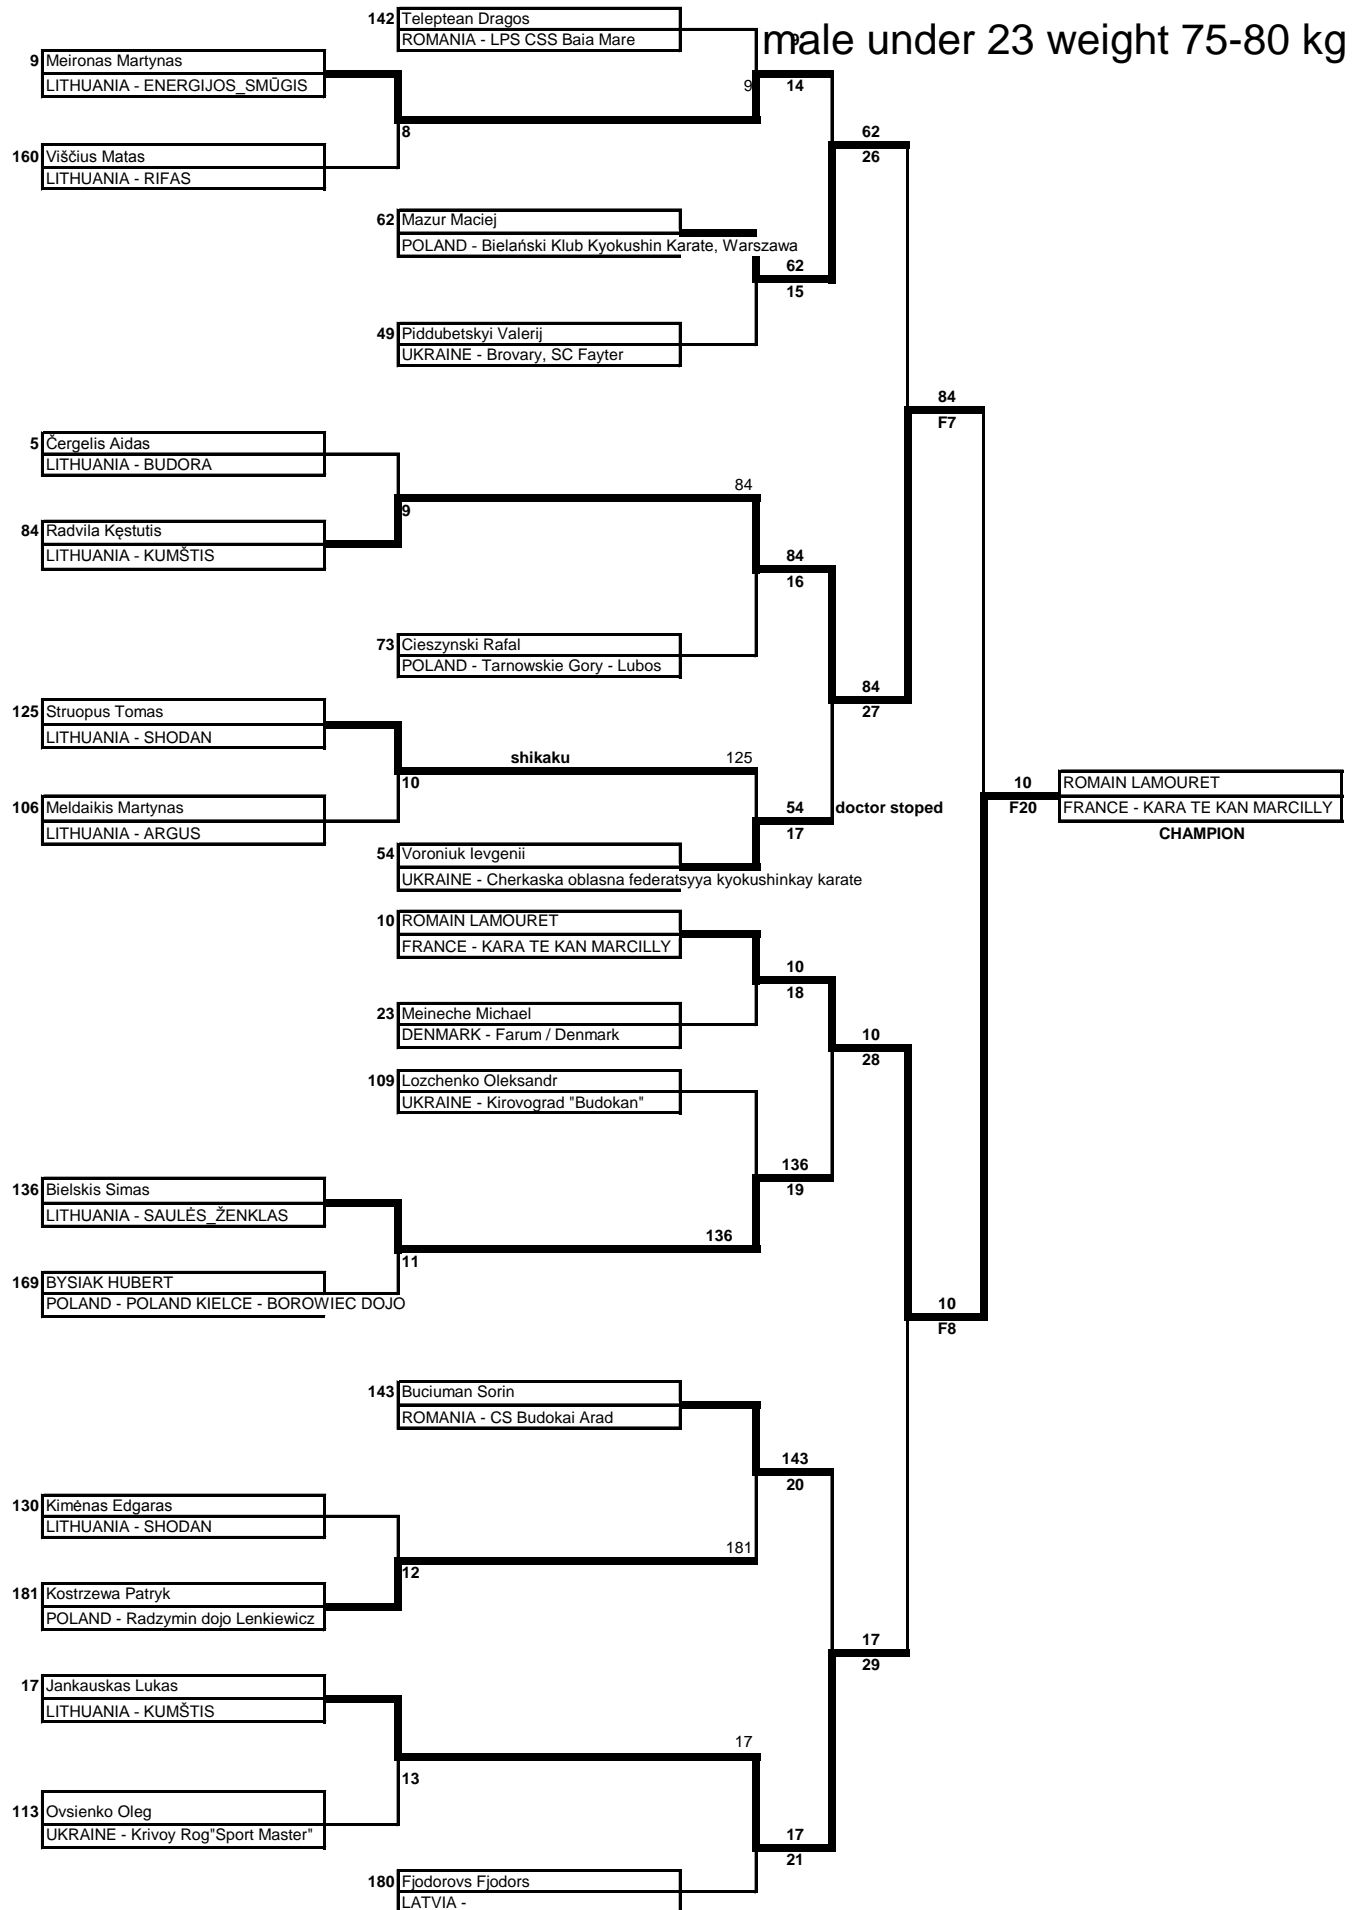

SECOND EUROPEAN KYOKUSHIN KARATE CHAMPIONSHIP FOR YOUTH U22 - 2010
12 04(draw).xls